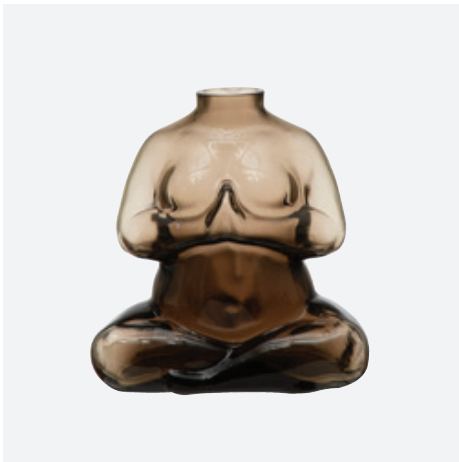

A dark grey wicker chair with a curved backrest, featuring two large, rectangular pillows. The top pillow is orange with a white geometric pattern and tassels. The bottom pillow is red with a white geometric pattern and tassels. A grey blanket is draped over the chair.

A small, black, three-legged stool with a flat top. On top of the stool is a book titled 'MODERN DESIGN BY NATURE' and a small, dark, abstract sculpture of a hand.

A tall, clear glass candle holder containing a lit candle, and a small, round, woven basket with a red and white striped pattern, containing a small green plant.

A large, rectangular, woven rug with a light beige background and a dark brown geometric pattern of interlocking squares.

CALM ENERGY

Finding inner peace,
balance, and joy.

COZY

Golden colors make us feel relaxed and give calming energy.