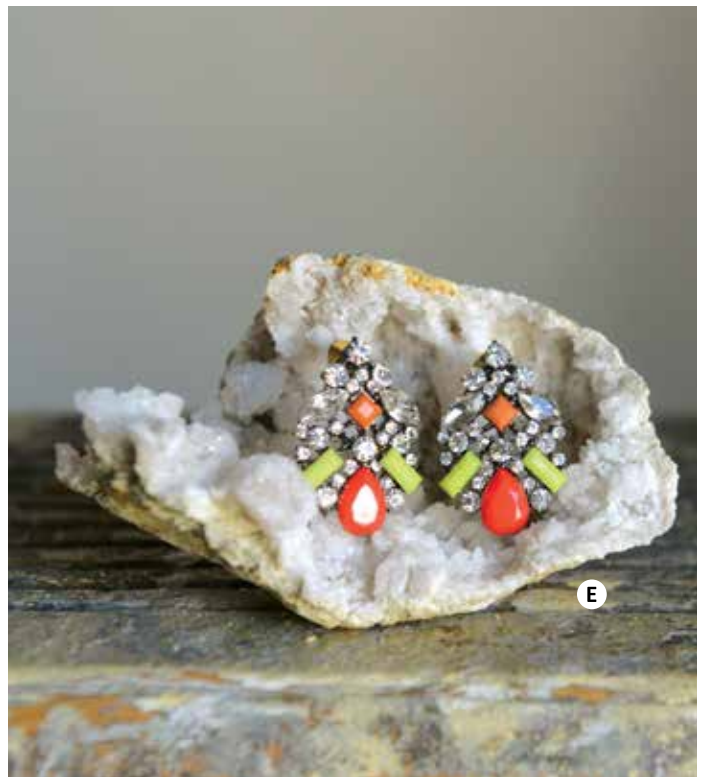

D

E

F

A JW1208
3/4"L Copper, Acrylic & Glass
Carbon Earrings
MIN 3 $3.00 SET

B JW1206
1-1/4"L Alloy & Pearl Blossom Earrings
MIN 3 $4.50 SET

C JW1212
18"L Copper, Metal, Acrylic & Glass Mon
Cherrie Necklace w/ 2-1/2"L Extender
MIN 2 $11.50 EA

D JW1201
3"L Alloy & Acrylic Cherry Blossom Earrings
MIN 3 $9.00 SET

E JW1200
1-1/4"L Alloy, Acrylic & Crystal
Raven Earrings
MIN 3 $5.50 SET

F JW1204A
6"L Alloy, Copper, Acrylic & Crystal City Girl
Bracelet, 6 Styles
MIN 12 $5.00 EA