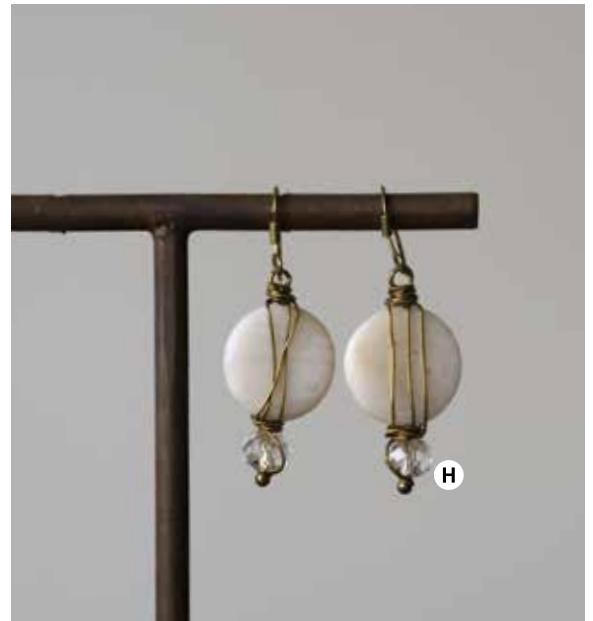

- H JW1489** 
24"L Copper & Metal Snarky Sayings
Necklace "Maybe Swearing..." ©
MIN 4 \$3.50 EA
- I JW1491** 
22-1/2"L Copper & Metal Snarky Sayings
Necklace "People Keep..." ©
MIN 4 \$3.50 EA
- J JW1497A** 
10"L Copper & Metal Snarky Sayings Key
Chain, 4 Styles ©
MIN 12 \$6.00 EA

F

G

H

A JW1402 
 36"L Copper & Agate Humanity Necklace ©
 MIN 2 \$11.50 EA

B JW1398 
 2-1/2"L Copper Larkin Earrings ©
 MIN 3 \$2.75 SET

C JW1421 
 2-1/2"L Bronze Metal Half Circle Casey
 Earrings ©
 MIN 3 \$5.00 SET