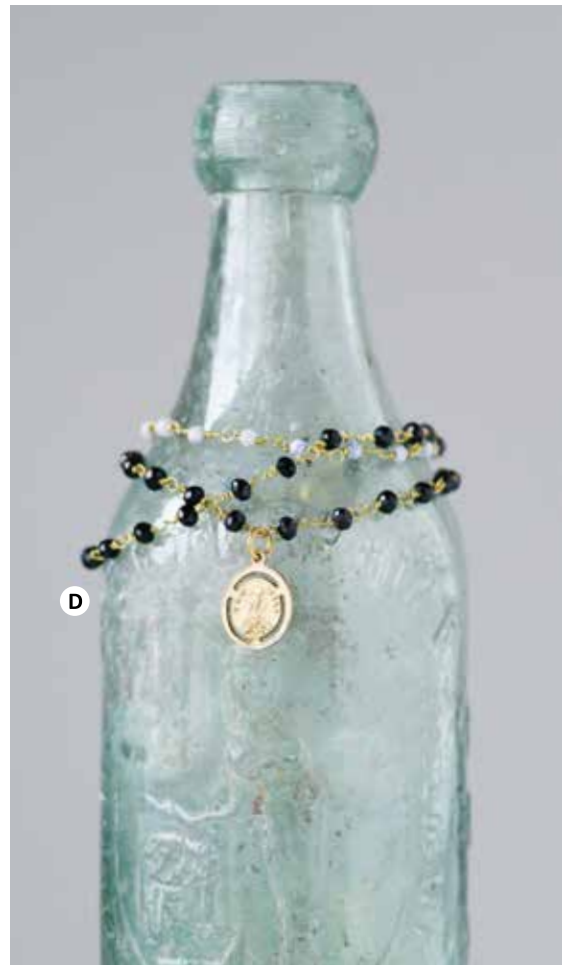

- G JW1085** 
 18-1/2"L Alloy, Copper & Agate Itty Bitty
 Star of David Necklace w/ 2"L Extender ©
 MIN 2 \$5.75* EA
- H JW0946** 
 20"L Alloy Jubilee Necklace ©
 MIN 2 \$3.50* EA

A

B

C

D

E

F

A JW1089 
 19-1/2"L Alloy, Copper & Crystal Itty Bitty
 Flourish Necklace w/ 2"L Extender ©
 MIN 2 \$5.75* EA