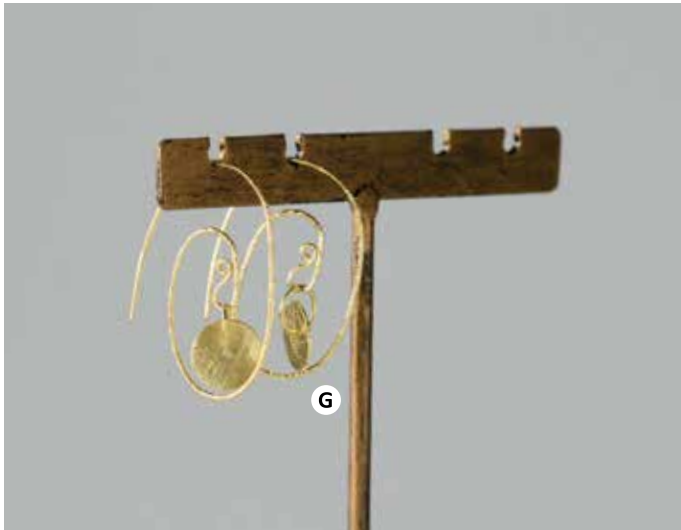

A JW1191
34"L Copper & Agate Ruddy Necklace
MIN 2 $13.00 EA

B JW1219A
7"L Copper & Agate Ruddy Elastic Bracelet,
4 Colors
MIN 8 $8.50 EA

C JW1336
2-3/4"L Brass Hoop Raine Earrings
w/ Aqua Chalcedony Bead Drop
MIN 2 $19.00 SET

D JW1193
3"L Copper Ace Earrings
MIN 3 $3.00 SET

E JW1476A
2-1/2"L & Glass Beaded Love Earrings,
2 Styles
MIN 4 $3.50 SET

F JW1192
2"L Copper Bandit Earrings
MIN 3 $3.00 SET

G JW1333
1-1/2"L Brass Marge Earrings
MIN 2 $12.00 SET

H JW1330
2-1/4"L Brass Abigail Earrings
MIN 2 $18.00 SET