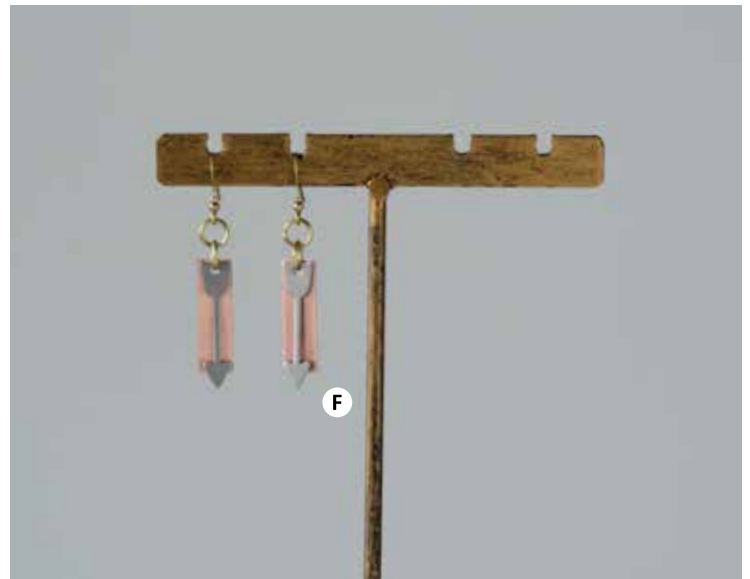

A JW1191
34"L Copper & Agate Ruddy Necklace
MIN 2 $13.00 EA

B JW1219A
7"L Copper & Agate Ruddy Elastic Bracelet,
4 Colors
MIN 8 $8.50 EA

C JW1336
2-3/4"L Brass Hoop Raine Earrings
w/ Aqua Chalcedony Bead Drop
MIN 2 $19.00 SET

D JW1193
3"L Copper Ace Earrings
MIN 3 $3.00 SET

E JW1476A
2-1/2"L & Glass Beaded Love Earrings,
2 Styles
MIN 4 $3.50 SET

F JW1192
2"L Copper Bandit Earrings
MIN 3 $3.00 SET

G JW1333
1-1/2"L Brass Marge Earrings
MIN 2 $12.00 SET

H JW1330
2-1/4"L Brass Abigail Earrings
MIN 2 $18.00 SET