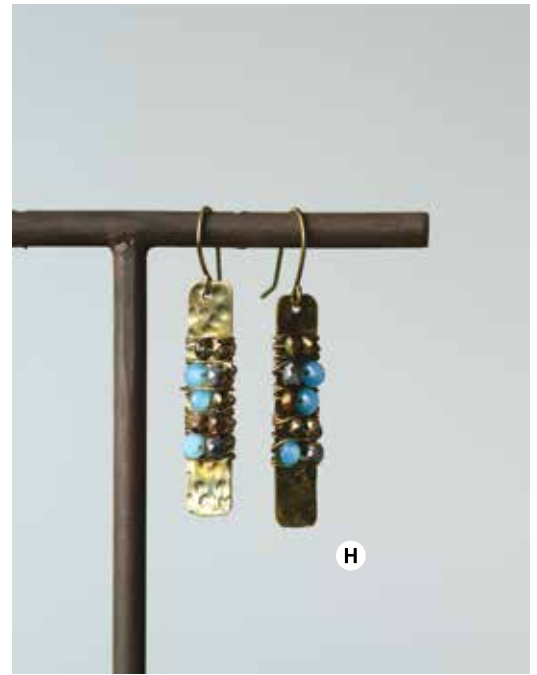

D JW1403 
 2-1/2"L Copper Pearl Evelyn Earrings ©
 MIN 3 \$4.00 SET

E JW1401 
 2-1/4"L Copper & Agate Benevolence
 Earrings ©
 MIN 3 \$3.00 SET

F JW1150 
 19"L Alloy, Copper & Glass Marsala
 Necklace ©
 MIN 2 \$14.50 EA

G JW1416 
 2-3/4"L Metal Edie Earrings ©
 MIN 3 \$5.50 SET

H JW1415 
 2"L Pearl Disc Lylee Earrings ©
 MIN 3 \$3.75 SET

F

G

H

I

J

- A JW1160** 
 1-3/4"L Copper & Pearl Kamilie Earrings ©
 MIN 3 \$5.50 SET
- B JW1159** 
 2"L Alloy, Copper & Rhinestone
 Jacqueline Earrings ©
 MIN 3 \$6.00 SET
- C JW1154** 
 1-1/2"L Alloy, Copper & Glass
 Adeline Earrings ©
 MIN 3 \$5.00 SET
- D JW1177** 
 16"L Alloy, Copper, Pearl & Rhinestone
 Laramie Necklace w/ 1-1/2"L Extender ©
 MIN 2 \$16.00 EA