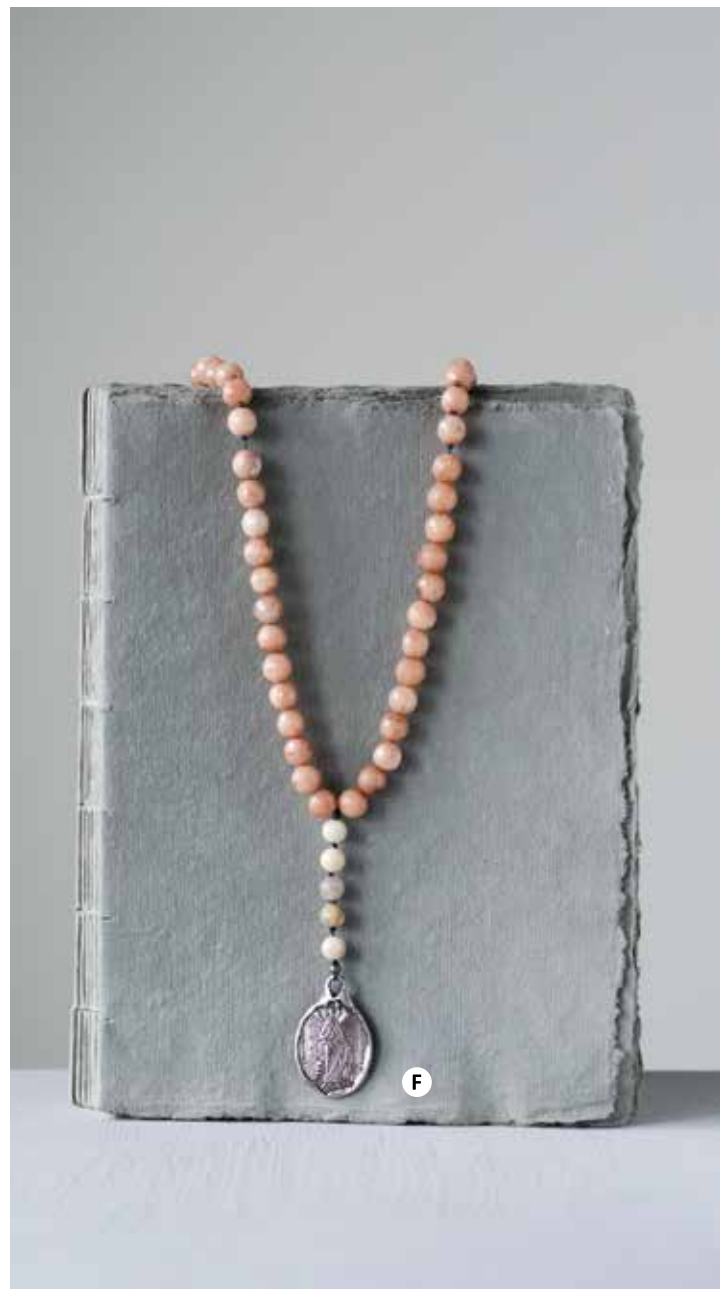

Vintage
Reflections

A

B

C

D

A JW1486 
 39"L Copper & Alloy Depot Necklace
 w/ Cotton Tassel ©
 MIN 2 \$11.50 EA

C JW1411 
 36"L Metal w/ Glass Beads
 Redemption Necklace ©
 MIN 3 \$6.50 EA

E JW1467 
 39"L Copper Necklace w/ Cotton Tassel,
 Drop Crystal & Charm ©
 MIN 2 \$17.50 EA